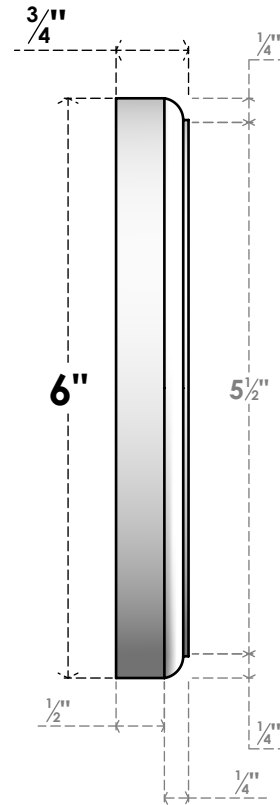

# ROSP060X060X075GRY14

6"W X 6"H X 3/4"P STANDARD GRAYSON SPIRAL ROSETTE WITH ROUNDED EDGE, ARCHITECTURAL GRADE PVC

**FRONT**

**SIDE**

EKENA MILLWORK  
2300 WEST MAIN ST.  
CLARKSVILLE, TX 75426  
TOLL FREE: 866-607-0453  
WWW.EKENAMILLWORK.COM

**NOTES**

1. INSTALLATION TO BE COMPLETED IN ACCORDANCE WITH MANUFACTURER'S SPECIFICATIONS.
2. DRAWING MAY NOT BE TO SCALE
3. THIS DRAWING IS INTENDED FOR DESIGN AND PLANNING PURPOSES ONLY.
4. ALL INFORMATION CONTAINED HEREIN WAS CURRENT AT THE TIME OF DEVELOPMENT BUT MUST BE REVIEWED AND APPROVED BY THE PRODUCT MANUFACTURER TO BE CONSIDERED ACCURATE.
5. ARCHITECTURAL GRADE PVC PRODUCTS ARE MADE FROM EXPANDED CELLULAR PVC AND COME NATURALLY WHITE BUT MAY BE PAINTED