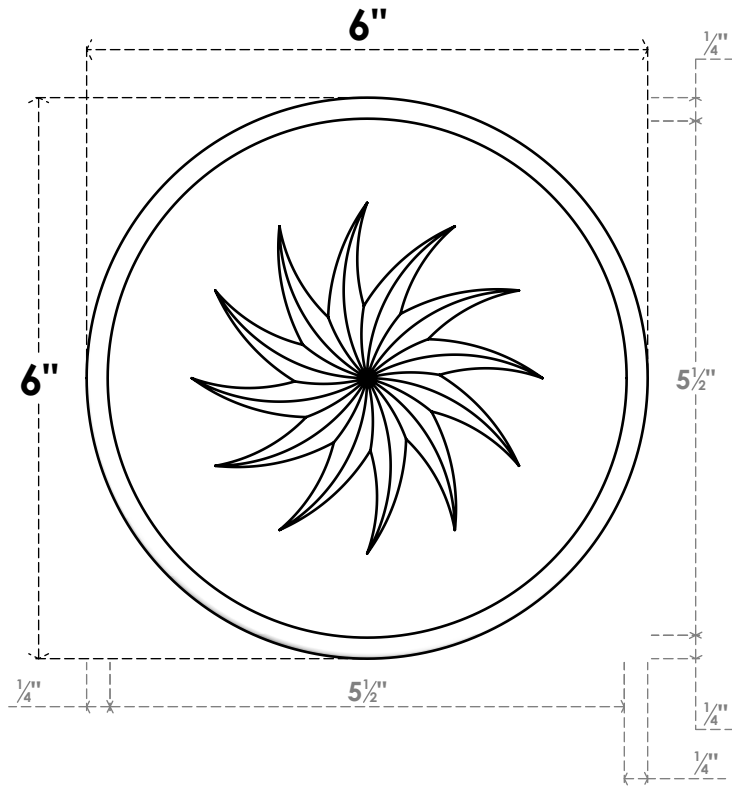

# ROSP060X060X075GRY14

6"W X 6"H X 3/4"P STANDARD GRAYSON SPIRAL ROSETTE WITH ROUNDED EDGE, ARCHITECTURAL GRADE PVC

**FRONT**

**SIDE**

EKENA MILLWORK  
2300 WEST MAIN ST.  
CLARKSVILLE, TX 75426  
TOLL FREE: 866-607-0453  
WWW.EKENAMILLWORK.COM